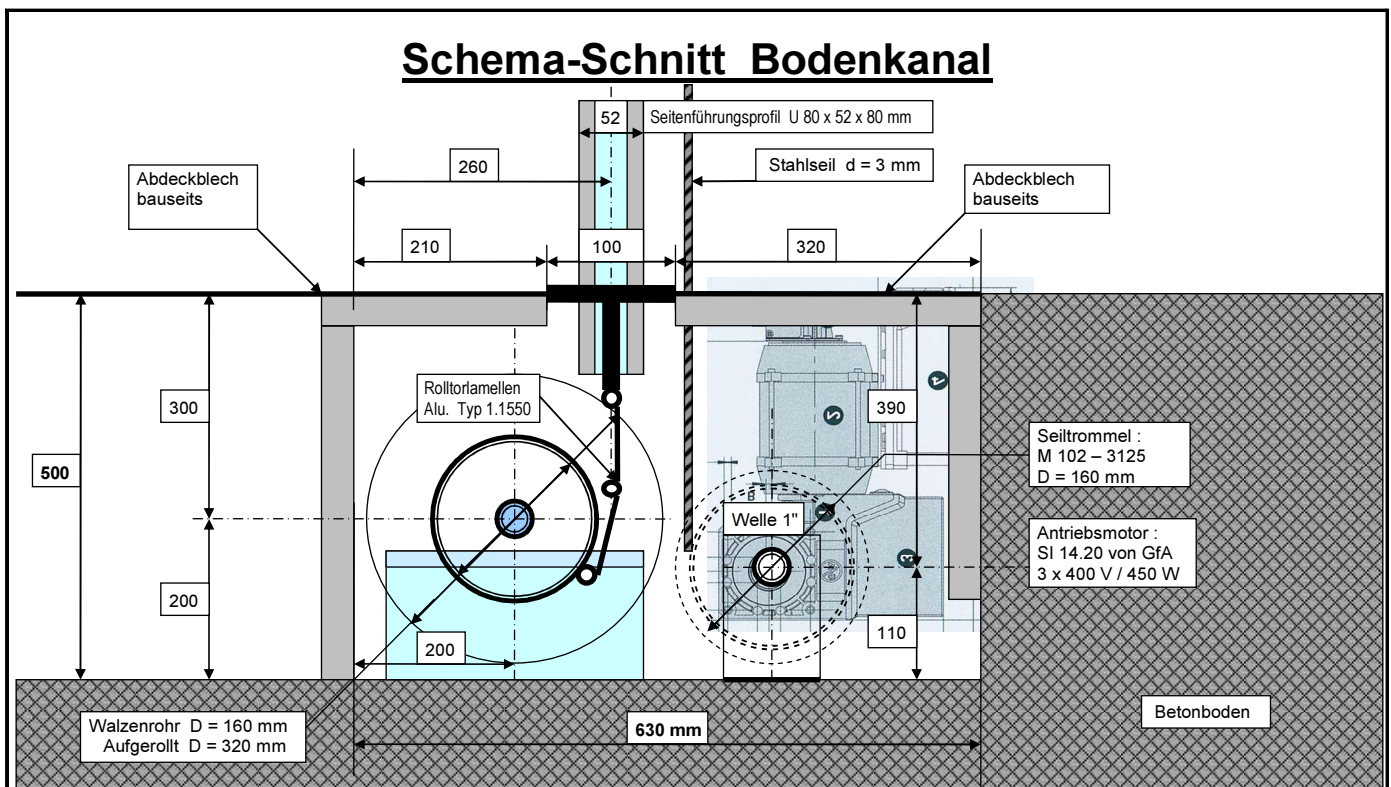

ROTH AG

SIROL

Floor Roller Doors *VS 600*

Roller Door with turning tube and drive unit down below floor level

Min. / Max. Dimensions:

Width B min. = 600 mm

B max. = 8'000 mm

Height H min. = 500 mm

H max. = 6'500 mm

Covered Area F max. = 50 m²

Floor Roller Doors *SIROL VS 600*

Special Floor Roller Doors with:

- Reinforced PVC-Fabric in div. Colours available
- Down below Floor Level: Turning Tube D = 133 - 220 mm
- Side Rails: 2 U-Profile 80 x 52 x 80 mm in Aluminium or Steel
- Drive Unit: Chain or Tubular Motor Drive with el. Control Unit

Produkt: *SIROL*- Bodenrolltor Typ 1.1550

Zeichnung No: 121817 - 02

Datum: 04. 04. 2012

Gez: J-P. L.

ROTH AG

SIROL

Sicherheitsanlagen

Flurstrasse 10