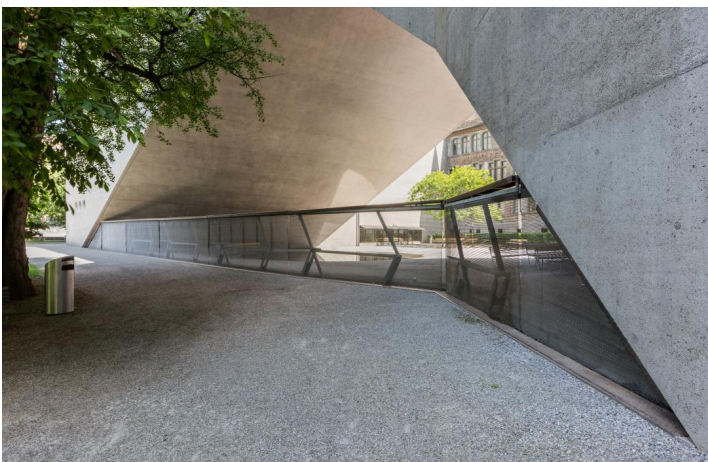

ROTH AG

SIROL

Floor Roller Grilles ***SIROL S520***

Floor Roller Grilles assembled to a length of 200 m

Length per element : 5,20 m - 8,00 m Height : 2,50 m

Grille Mesh Curtain in stainless steel, unrolled into floor channel (50 x 60 cm)