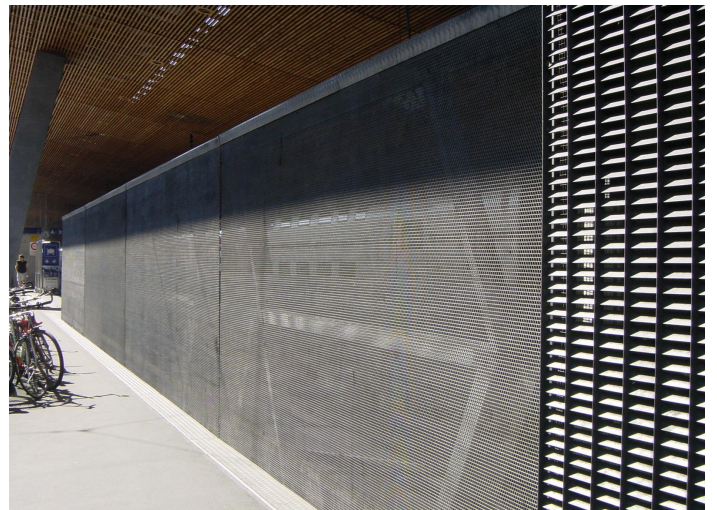

ROTH AG

SIROL

Floor Roller Grilles ***SIROL S520***

Floor Roller Grilles assembled to a length of 200 m

Length per element : 5,20 m - 8,00 m Height : 2,50 m

Grille Mesh Curtain in stainless steel, unrolled into floor channel (50 x 60 cm)