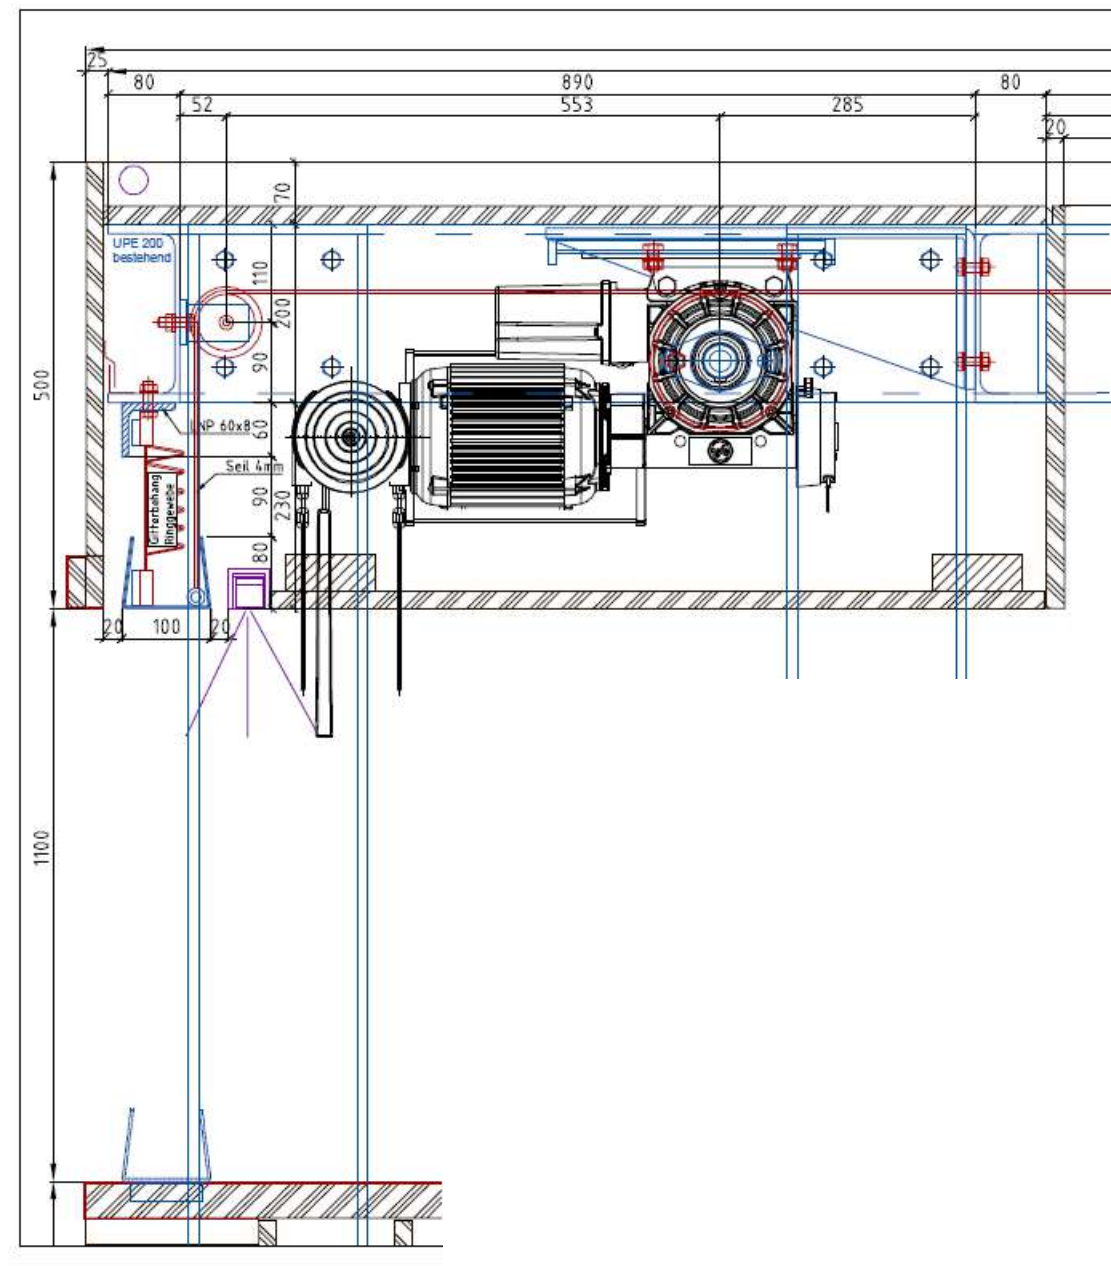

ROTH AG

SIROL

Ring Mesh Closure **RG 500**

Special Ring Mesh Curtain
in stainless steel
type Alphamesh

Min. / Max. Dimensions :

Diameter
Height
Length

D min. = 3'000 mm
H min. = 500 mm
L min. = 1'500 mm

D max. = 8'000 mm
H max. = 4'500 mm
L max. = 25'000 mm

Steel Ring Curtain *SIROL RG 500*

Special Ring Mesh Closure:

- Ring mesh curtain type Alphamesh
- One U-Profile on top and a special end profile below with steel rope device
- Curtain with or without side rails possible
- Electric drive unit with central control and operation switch